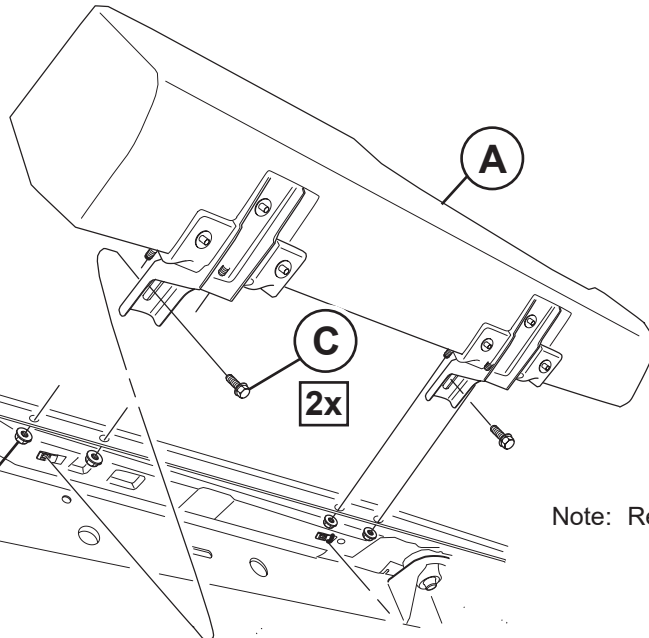

Calliert

Jeep Wrangler Running Board - 2 Door

A LH

8*20 Hexagon Screw
M8 Gasket

C 4x

M6 Flange screw

D 8x

B RH

6*20 Hexagon socket head screw
M8 Gasket

E 12x

16 ft. lbs
(22 N.m)

8 ft. lbs
(11 N.m)

4x **D**

2x **C**

Note: Repeat for other side

1